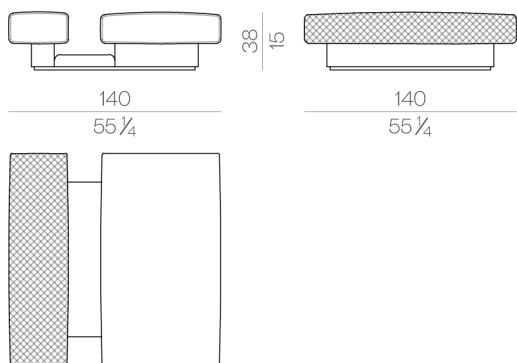

Hug

Pouf

HUG.1140/TR