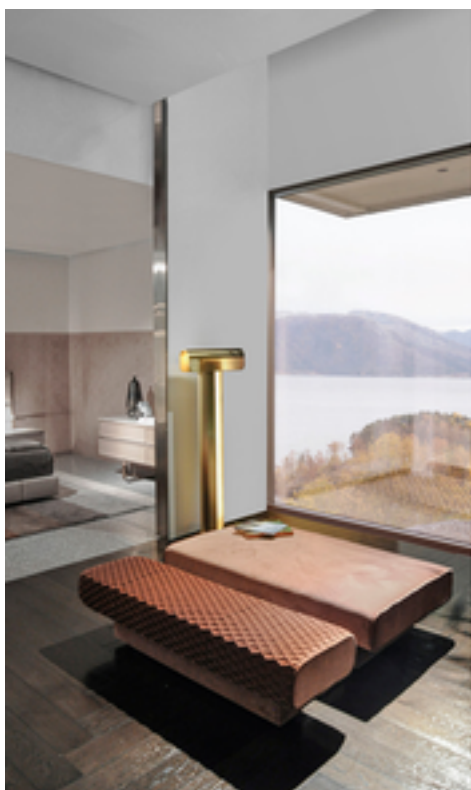

Hug

Pouf

HESSENTIA | CORNELIO CAPPELLINI