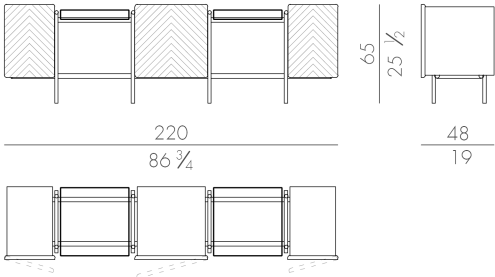

Libra

Storage unit

LIBRA.13300/B