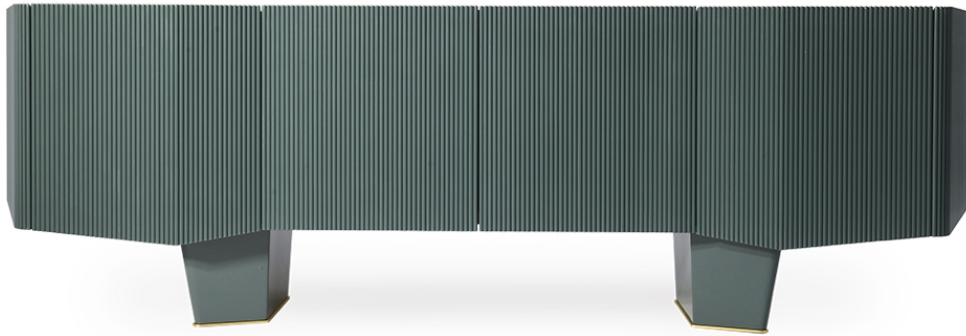

Diamond

Design Claudio Cappellini - 2018

Storage unit

Description

Diamond is a storage unit with contemporary lines particularly suitable for an eclectic living area. The double "L" shaped bases supports a storage unit with doors finely ribbed. All available finishes have been selected from a range of natural colours that can be easily combined with other pieces. It is available with 3 or 4 doors, each end door opening outwards. A modern and exclusive look, in which art and design coexist in perfect harmony, is reached thanks to the linear design skills that distinguishes it.

Materials

Marble, Lacquer, Metal

Dimensions

204 W x 56 D x 77 H cm (DIAMOND.13300/R)

254 W x 56 D x 77 H cm (DIAMOND.13400/R)

Diamond

Storage unit

HESSENTIA | CORNELIO CAPPELLINI