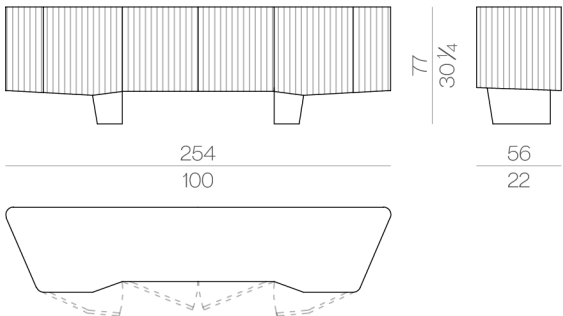

DIAMOND.13400/R