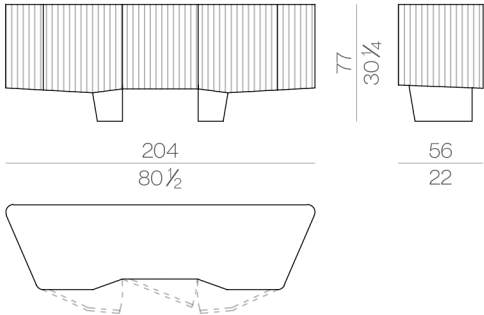

Diamond

Storage unit

DIAMOND.13300/R